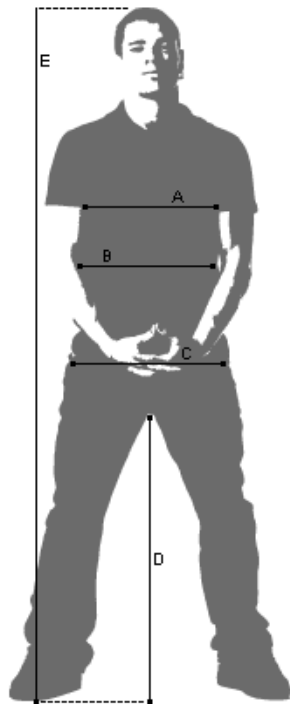

ALPINESTARS ONE GOAL. ONE VISION.

SIZE SPECIFICATIONS

MEN'S TECHNICAL APPAREL

A=CHEST

B=WAIST

Measured around the natural waistline.

C=HIP

Measured 20cm down from the natural waistline.

D=INSEAM

Measured from the crotch to the bottom of the leg.

E=HEIGHT

PANT SIZE 28	
A	92cm 36" 1/4
B	76cm 29" 7/8
C	92cm 36" 1/4
D	76.2cm 30"
E	174cm 5'9"

PANT SIZE 30	
A	96cm 37" 3/4
B	80cm 31" 1/2
C	96cm 37" 3/4
D	81.3cm 32"
E	177cm 5'10"

ITALY SIZE 48	
A	96cm 37" 3/4
B	80cm 31" 1/2
C	96cm 37" 3/4
D	81.3cm 32"
E	177cm 5'10"

ITALY SIZE 50	
A	100cm 39" 3/8
B	84cm 33" 1/8
C	100cm 39" 7/8
D	86.4cm 34"
E	180cm 5'11"

ITALY SIZE 52	
A	104cm 41"
B	88cm 34" 5/8
C	104cm 41"
D	86.4cm 34"
E	183cm 6'

ITALY SIZE 54	
A	108cm 42" 1/2
B	92cm 36" 1/4
C	108cm 42" 1/2
D	91.4cm 36"
E	186cm 6'1"

ITALY SIZE 56	
A	112cm 44" 1/8
B	96cm 37" 3/4
C	112cm 44" 1/8
D	91.4cm 36"
E	189cm 6'3"

ITALY SIZE 58	
A	116cm 45" 5/8
B	100cm 39" 3/8
C	116cm 45" 5/8
D	96.5cm 38"
E	192cm 6'4"