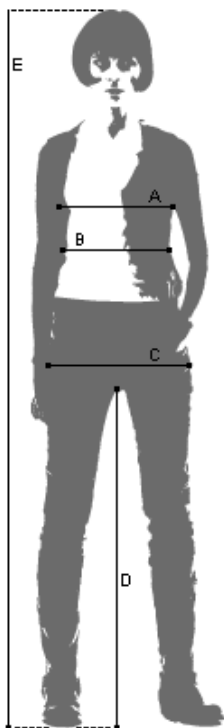

ALPINESTARS ONE GOAL. ONE VISION.

SIZE SPECIFICATIONS WOMEN'S TECHNICAL APPAREL

**A=BUST**

Measured around the fullest part of the chest.

**B=WAIST**

Measured around the natural waistline.

**C=HIP**

Measured 20cm down from the natural waistline.

**D=INSEAM**

Measured from the crotch to the bottom of the leg.

**E=HEIGHT**

| SIZE 1 |              | SIZE 3 |              | SIZE 5 |              | SIZE 7 |              |
|--------|--------------|--------|--------------|--------|--------------|--------|--------------|
| A      | 80cm 31" 1/2 | A      | 84cm 33"     | A      | 88cm 34" 3/4 | A      | 92cm 36" 1/4 |
| B      | 60cm 23" 1/2 | B      | 64cm 25" 1/4 | B      | 68cm 26" 3/4 | B      | 72cm 28" 1/4 |
| C      | 84cm 33"     | C      | 88cm 34" 3/4 | C      | 92cm 36" 1/4 | C      | 96cm 37" 3/4 |
| D      | 77cm 30" 1/4 | D      | 79cm 31"     | D      | 79cm 31"     | D      | 81cm 32"     |
| E      | 160cm 5'3"   | E      | 163cm 5'4"   | E      | 166cm 5'5"   | E      | 169cm 5'7"   |

| SIZE 9 |               | SIZE 11 |               | SIZE 13 |               |
|--------|---------------|---------|---------------|---------|---------------|
| A      | 96cm 37" 3/4  | A       | 100cm 39" 1/4 | A       | 104cm 41"     |
| B      | 76cm 30"      | B       | 80cm 31" 1/2  | B       | 84cm 33" 1/4  |
| C      | 100cm 39" 1/4 | C       | 104cm 41"     | C       | 108cm 42" 1/2 |
| D      | 81cm 32"      | D       | 83cm 32" 3/4  | D       | 85cm 33" 1/2  |
| E      | 172cm 5'8"    | E       | 175cm 5'9"    | E       | 178cm 5'10"   |

| SIZE CONVERSION CHART |    |    |    |    |    |    |    |
|-----------------------|----|----|----|----|----|----|----|
| USA                   | 1  | 3  | 5  | 7  | 9  | 11 | 13 |
| EURO                  | 34 | 36 | 38 | 40 | 42 | 44 | 46 |
| UK                    | 6  | 8  | 10 | 12 | 14 | 16 | 16 |
| ITALY                 | 36 | 36 | 40 | 42 | 44 | 46 | 46 |